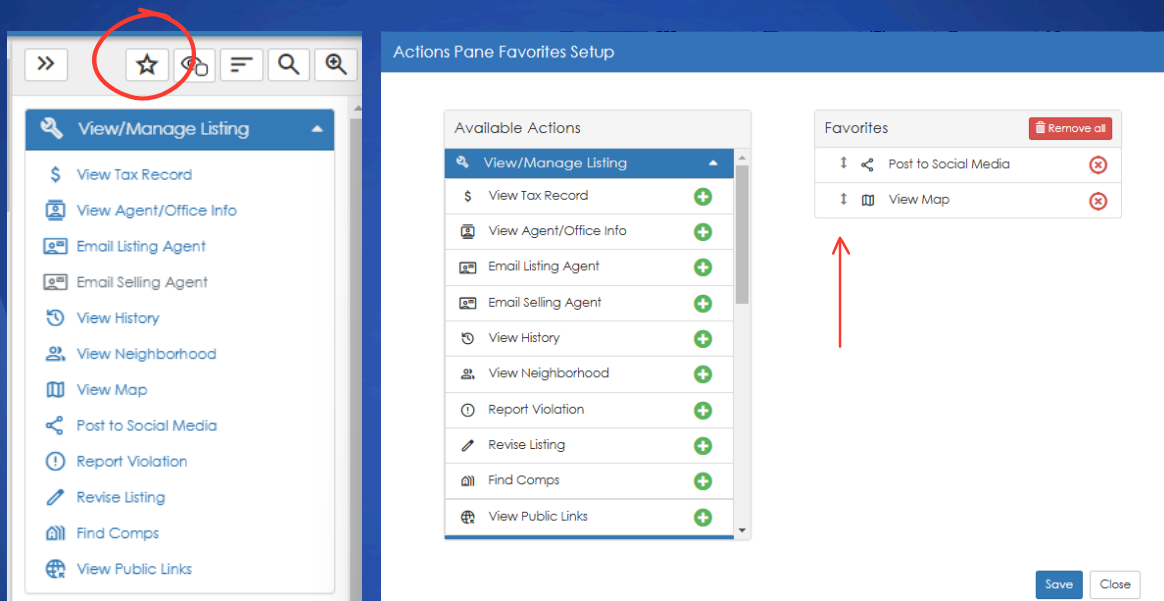

# RAPATTONI MLS 11 FAVORITES SECTION

Accessing your favorite MLS 11 features is now even easier. The MLS 11 actions pane has been enhanced with a new **Favorites** section, allowing users to group their most frequently used actions right at the top of the pane.

From the right action panel, select the star at the top and add the available actions wanted to organize your favorites. Use the arrow next to your favorites to rearrange the order.

Save your selections and they will appear at the top of the right action panel for quick accessibility and saving time.